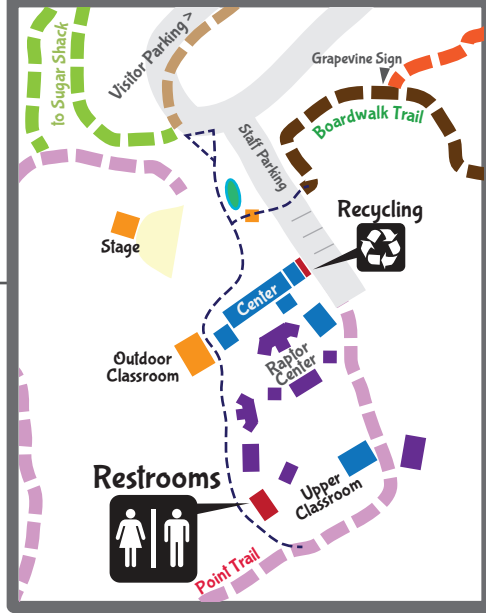

Shaver's Creek Environmental Center visitor map

Shaver'sCreek.org/LTERP

Trail Distances	
Lower Black Walnut	0.47 mi
Upper Black Walnut	0.82 mi
Boardwalk Trail & Boardwalk	0.23 mi
Twin Bridges Loop	0.33 mi
Point Trail	0.35 mi
Bluebird	1.00 mi
Potter's Puddle Loop	0.27 mi
Upper Pod Row	0.23 mi
Pod Row	0.15 mi
Parking Lot Trail	0.20 mi
Lake Trail	2.20 mi

Boardwalk Trail & Boardwalk are wheelchair accessible.

Legend

- Triangle: Foundation
- Square: Covered Space
- Green outline: Bridge
- Blue outline: Building
- Dashed line: Trail
- Blue line: Water
- Grey line: Road
- Star: Long-Term Ecological Reflection Spot

- LTERP Sites**
1. Twin Bridges
 2. Rudy Sawmill
 3. Chestnut Orchard
 4. Dark Cliffy Spot
 5. Bluebird Meadow
 6. Lake Perez
 7. Raptor Center
 8. The Lake Trail

Close-up of Center